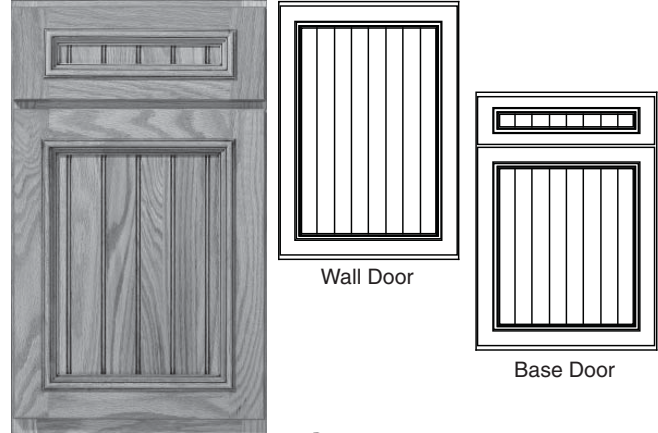

CAPITOL SERIES OXFORD BEADED (OX_B)

Wood Species	ABBR	Door Style*
Cherry	OXCB	S
Hickory	OXHB	S
Maple	OXMB	S
Oak	OXOB	S

*Door style abbreviation: (S) Square
Square door panels on all base cabinets.

Oxford Beaded Door and Drawer Front Construction

- Full overlay styling (1-5/16" overlay).
- 3/4" thick hardwood frame with solid hardwood 3/8" thick reverse raised center panel with vertical grooves on 2" centers. Raised applied molding picture frames the center panel.
- Drawer fronts are 5-piece with 3/8" solid reverse raised center panels with vertical grooves on 2" centers. Raised applied molding picture frames the center panel.
- Door is secured to the front frame with Blum® 6-way adjustable, concealed cup hinges.

- As an option, a slab drawer front may be ordered in place of the 5-piece drawer front. (OPT#527)

Note: In order to provide the most stable door possible, all Oxford Beaded Series doors taller than 30" will be made with two floating wood panels using the profile shown for that option. Single panel doors may be ordered as an option. (OPT#620).