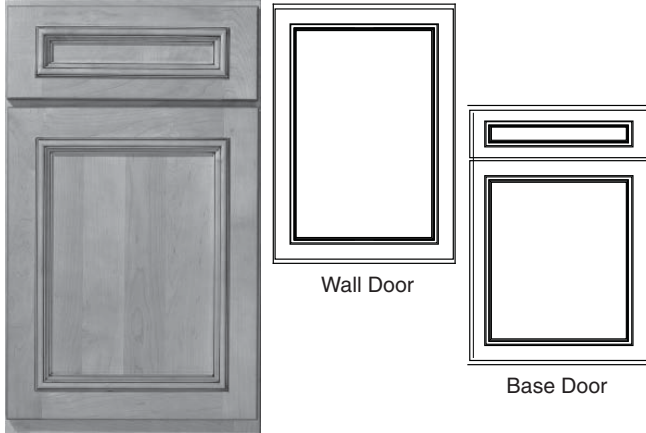

Door Styles

CAPITOL SERIES OXFORD (OX)

Wood Species	ABBR	Door Style*
Cherry	OXC	S
Hickory	OXH	S
Maple	OXM	S
Oak	OXO	S

*Door style abbreviation: (S) Square
Square door panels on all base cabinets.

Oxford Door and Drawer Front Construction

- Full overlay styling (1-5/16" overlay).
- 3/4" thick hardwood frame with solid hardwood 3/8" thick reverse raised center panel. Raised applied molding picture frames the center panel.
- Drawer fronts are 5-piece.
- Raised applied molding picture frames the center panel.
- Door is secured to the front frame with Blum® 6-way adjustable, concealed cup hinges.

- As an option, a slab drawer front may be ordered in place of the 5-piece drawer front. (OPT#527)

Note: In order to provide the most stable door possible, all Oxford Series doors taller than 30" will be made with two floating wood panels using the profile shown for that option. Single panel doors may be ordered as an option. (OPT#620).