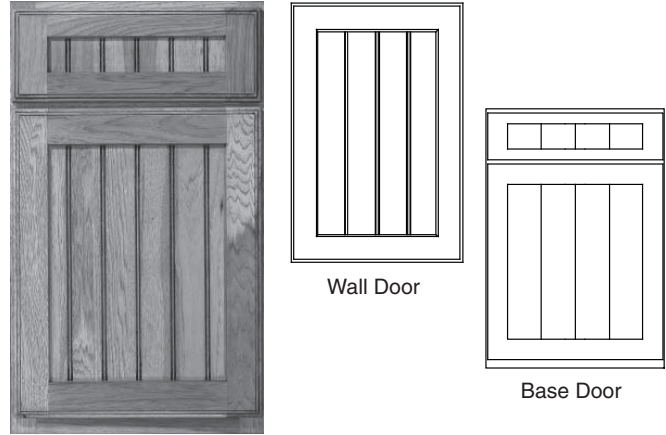

CAPITOL SERIES SHAKERTOWN BEADED (SH_B)

Wood Species	ABBR	Door Style*
Cherry	SHCB	S
Hickory	SHHB	S
Maple	SHMB	S
Oak	SHOB	S

*Door style abbreviation: (S) Square
Square door panels on all base cabinets.

Shakertown Beaded Door and Drawer Front Construction

- Full overlay styling (1-5/16" overlay).
- 3/4" thick hardwood frame with 3/8" thick solid reverse raised panel with vertical grooves on 2" centers.
- Drawer fronts are 5-piece with 3/8" solid reverse raised center panels with vertical grooves on 2" center.
- Door is secured to the front frame with Blum® 6-way adjustable, cup hinges.

- As an option, a slab drawer front may be ordered in place of the 5-piece drawer front at no charge. (OPT#527)

Note: In order to provide the most stable door possible, all Shakertown Beaded Series doors taller than 29" will be made with two floating wood panels using the profile shown for that style. Single panel doors may be ordered as an option. (OPT #620).