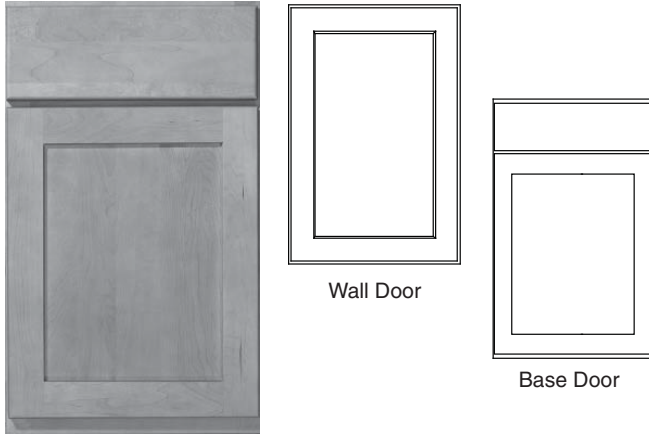

# Door Styles

Door Styles

## CAPITOL SERIES SHAKERTOWN (SH)

Shaker Door Edge Profile

Designer Door Edge Profile  
Option #640

Wood Species	ABBR	Door Style*
Cherry	SHC	S
Hickory	SHH	S
Maple	SHM	S
Oak	SHO	S

\*Door style abbreviation: (S) Square  
Square door panels on all base cabinets.

### Shakertown Door and Drawer Front Construction

- Full overlay styling (1-5/16" overlay).
- 3/4" thick hardwood frame with 3/8" thick solid reverse raised panel.
- Drawer fronts are 3/4" thick solid hardwood.
- Door is secured to the front frame with Blum® 6-way adjustable, cup hinges.

- As an option, a 5-piece drawer front may be ordered to replace all slab drawer fronts. (OPT#520)

**Note:** In order to provide the most stable door possible, all Shakertown Series doors taller than 29" will be made with two floating wood panels using the profile shown for that style. Single panel doors may be ordered as an option. (OPT #620).