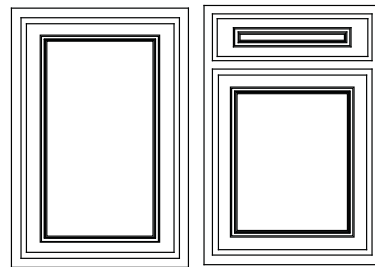

AMERICAN SERIES STAFFORD (ST)

Wall Door   Base Door