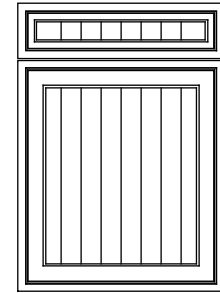

Door Styles

PRESIDENTIAL SERIES WINDSOR

Wall Door

Base Door

Windsor Door Edge Profile

Wood Species	ABBR	Door Style*
Cherry	WIC.....	S
Maple	WIM.....	S

*Door style abbreviation: (S) Square
Square door panels on all base cabinets.

Windsor Door and Drawer Front Construction

- Full overlay styling (1-5/16" overlay).
- 13/16" thick door molding with finger joint and doweled mitered joint construction. Door panel is 3/8" thick solid reverse raised center panel.
- 5-piece mitered joint drawer front with flat veneer center panel.
- Door is secured to the front frame with Blum® 6-way adjustable cup hinges.
- All doors are single panels.

PRESIDENTIAL SERIES WINDSOR BEADED (WI_B)

Wall Door

Base Door

Windsor Beaded Door Edge Profile

Wood Species	ABBR	Door Style*
Cherry	WICB.....	S
Maple	WIMB.....	S

*Door style abbreviation: (S) Square
Square door panels on all base cabinets.

Windsor Beaded Door and Drawer Front Construction

- Full overlay styling (1-5/16" overlay).
- 13/16" thick door molding with finger joint and doweled mitered joint construction. Door panel is 3/8" thick solid reverse raised center panel with vertical grooves on 2" centers.
- 5-piece mitered joint drawer front with 3/8" thick solid reverse raised center panel with vertical grooves on 2" centers.
- Door is secured to the front frame with Blum® 6-way adjustable cup hinges.
- All doors are single panels.