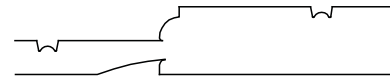

Windsor Door and Drawer Front Construction

- Full overlay styling (1-5/16" overlay).
- 13/16" thick door molding with finger joint and doweled mitered joint construction. Door panel is 3/8" thick solid reverse raised center panel.
- 5-piece mitered joint drawer front with flat veneer center panel.
- Door is secured to the front frame with Blum® 6-way adjustable cup hinges.
- All doors are single panels.

PRESIDENTIAL SERIES WINDSOR BEADED (WI_B)

Wall Door

Base Door

Windsor Beaded Door Edge Profile

Wood Species	ABBR	Door Style*
Cherry	WICB.....	S
Maple	WIMB.....	S

*Door style abbreviation: (S) Square
Square door panels on all base cabinets.